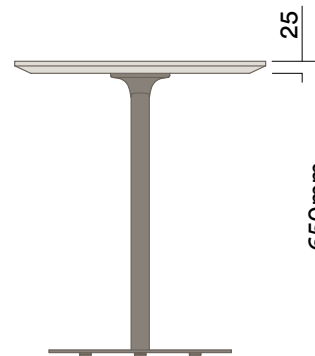

Rosie Laptop Table

Specification Guide

Rosie Laptop Table

A flexible work surface crafted to bring more versatility to casual seating areas.

The Rosie Laptop Table boasts an ultra low profile base with a sleek oval profile leg that effortlessly works together with soft seating or chairs. The generous work surface easily accommodates a laptop and mouse.

Rosie Laptop Table

Materials Information

ROS-1000

Laptop Table (650mm Height)

Table Base Finish

Powdercoat Steel & Aluminium Legs

- a. Blanc (standard)
- b. Noir (standard)
- c. Double Cream
- d. Pink Salt
- e. Nocturnelle
- f. Morello
- g. Scotland Sky
- h. Green Smoke
- i. Moonshine
- j. Byron Blue
- k. Axel

Table Worktop Finish

- a. White with Birch Plywood Sharknose Edge
- b. Black with Birch Plywood Sharknose Edge
- c. Customer supplied worktop

Specification

Due to our policy of continuous product development, specifications and finishes may change without prior notice.