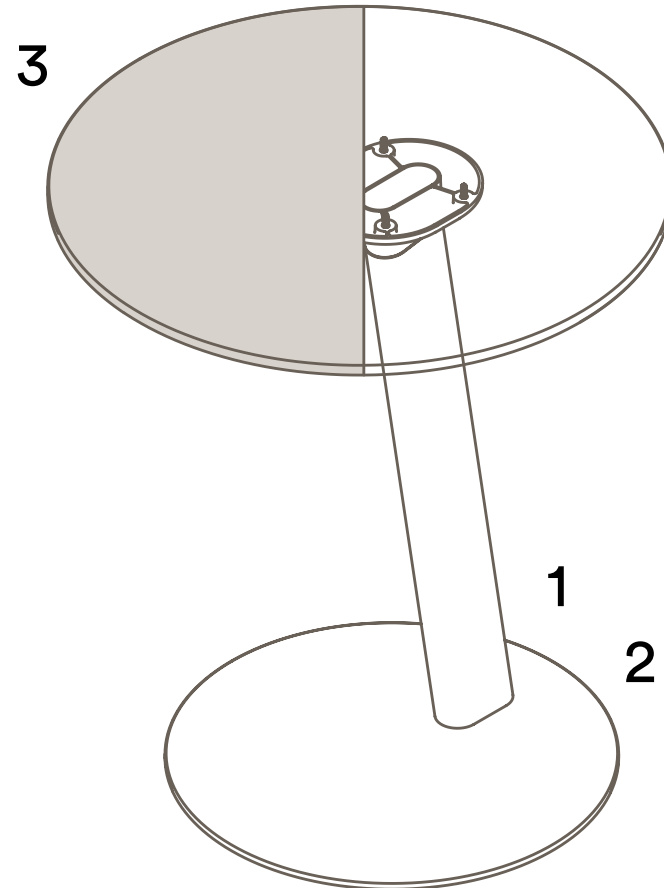

Colours are representative only, please check with your Thinking Works consultant to view samples of any specific colour and confirm availability in your country/region. Please note that pricing will vary based on your selected finish.